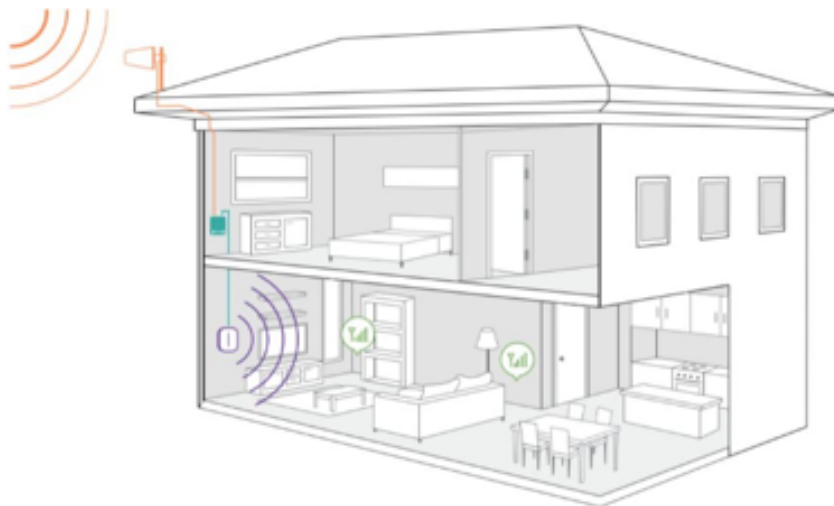

Single room coverage starting at **\$369.98**

Home MultiRoom

SKU: 470144

\$569.98

FEATURES

- Stylish, MultiRoom-exclusive Inside Antenna.
- Powerful, precision-mount Outside Antenna.
- Enhances cell coverage for up to 3 large rooms.

How it Works:

- 1 Receives Signal**
The powerful antenna reaches out to access a voice, 3G, 4G and LTE data signals, and delivers it to the booster.
- 2 Boosts Signal**
The booster receives the signal, amplifies it, and serves as a relay between your phone and the nearest cellphone tower.
- 3 Broadcasts Signal**
Your devices get a stronger signal, and calls and data are fed through the booster back to the network.